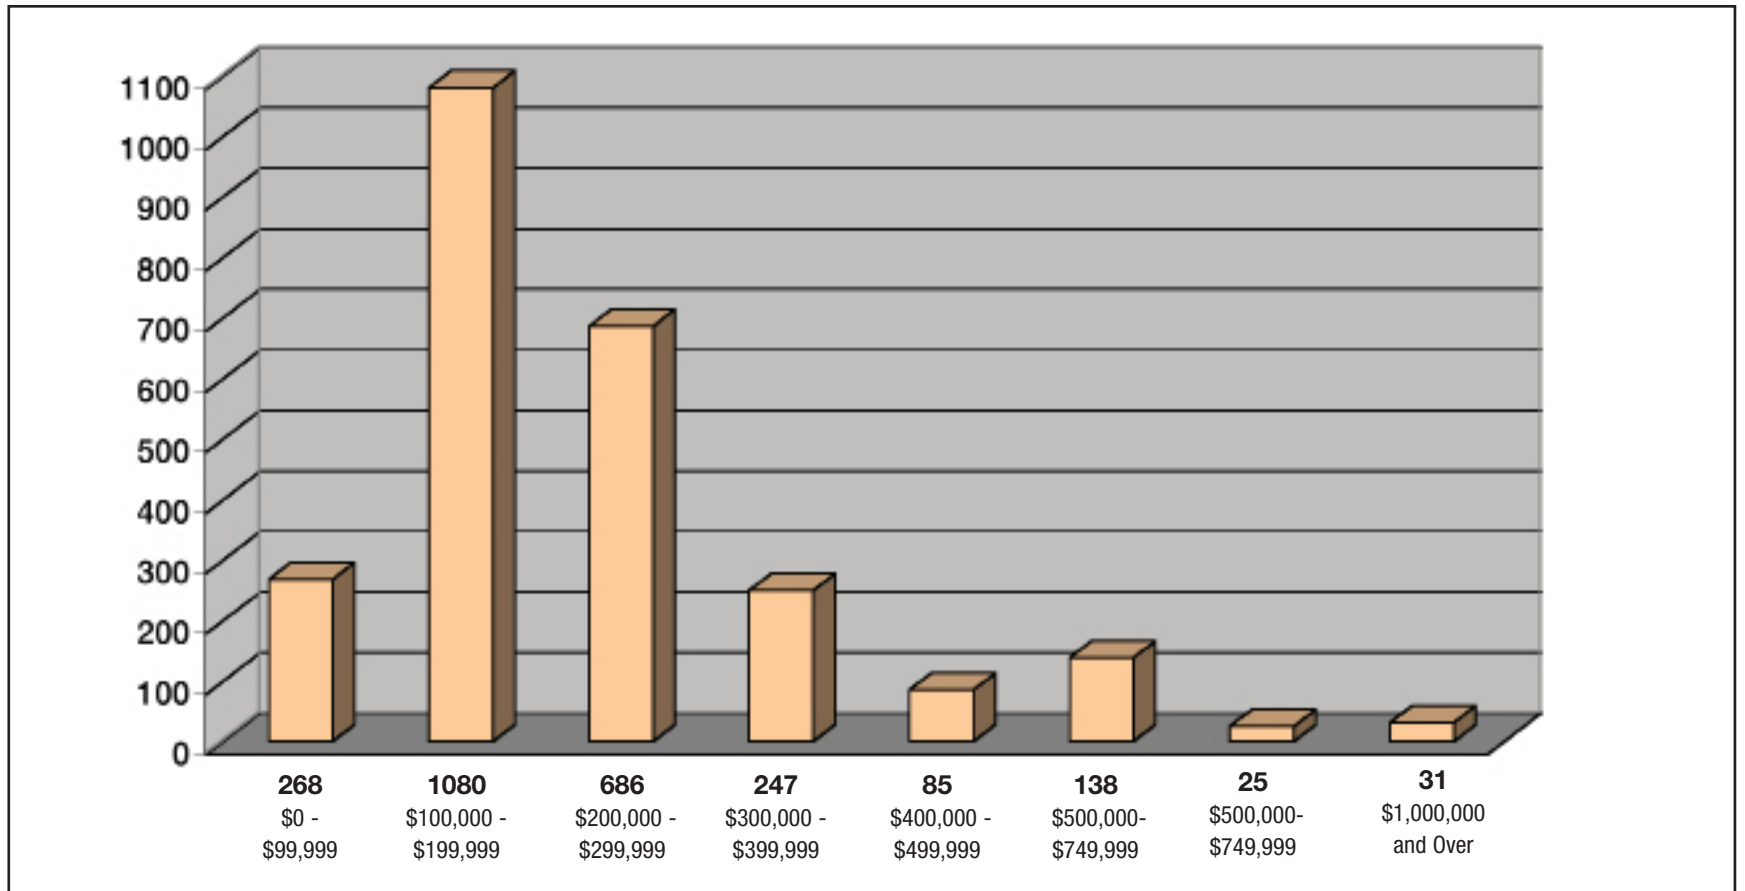

SPARKS

PROPERTIES SOLD 2009

January 1 thru September 30

SINGLE FAMILY

RENO

PROPERTIES SOLD 2009

January 1 thru September 30

SINGLE FAMILY