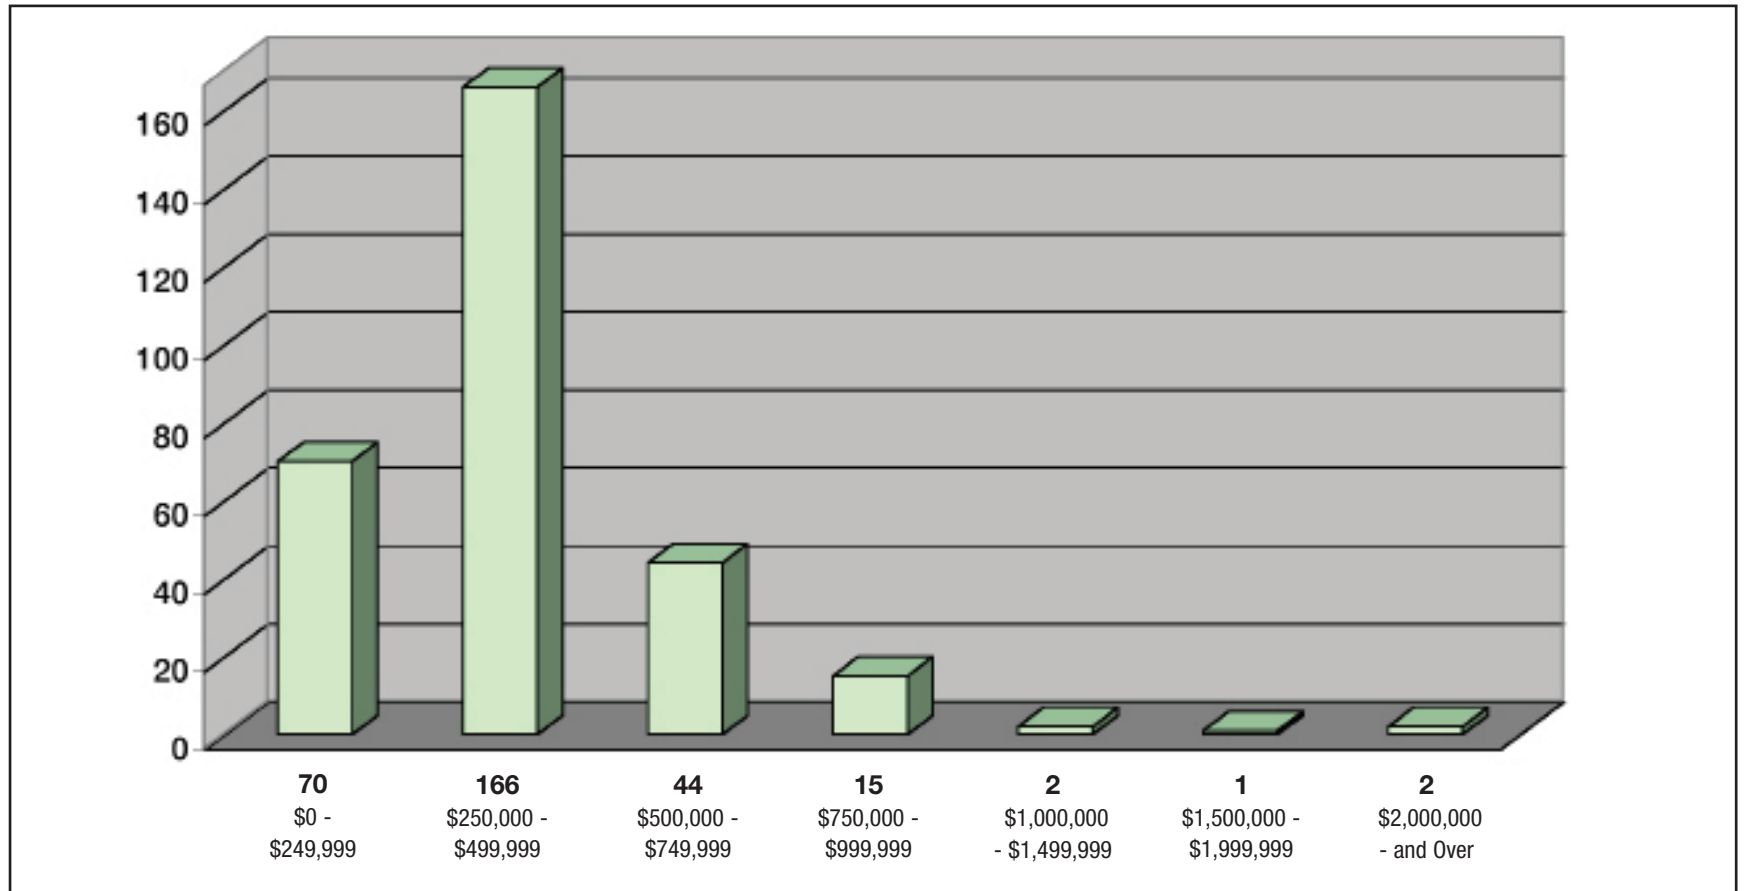

SOUTH LAKE TAHOE PROPERTIES SOLD 2009 January 1 thru September 30

SINGLE FAMILY

CHASE
INTERNATIONAL
South Tahoe Realty
chaseinternational.com