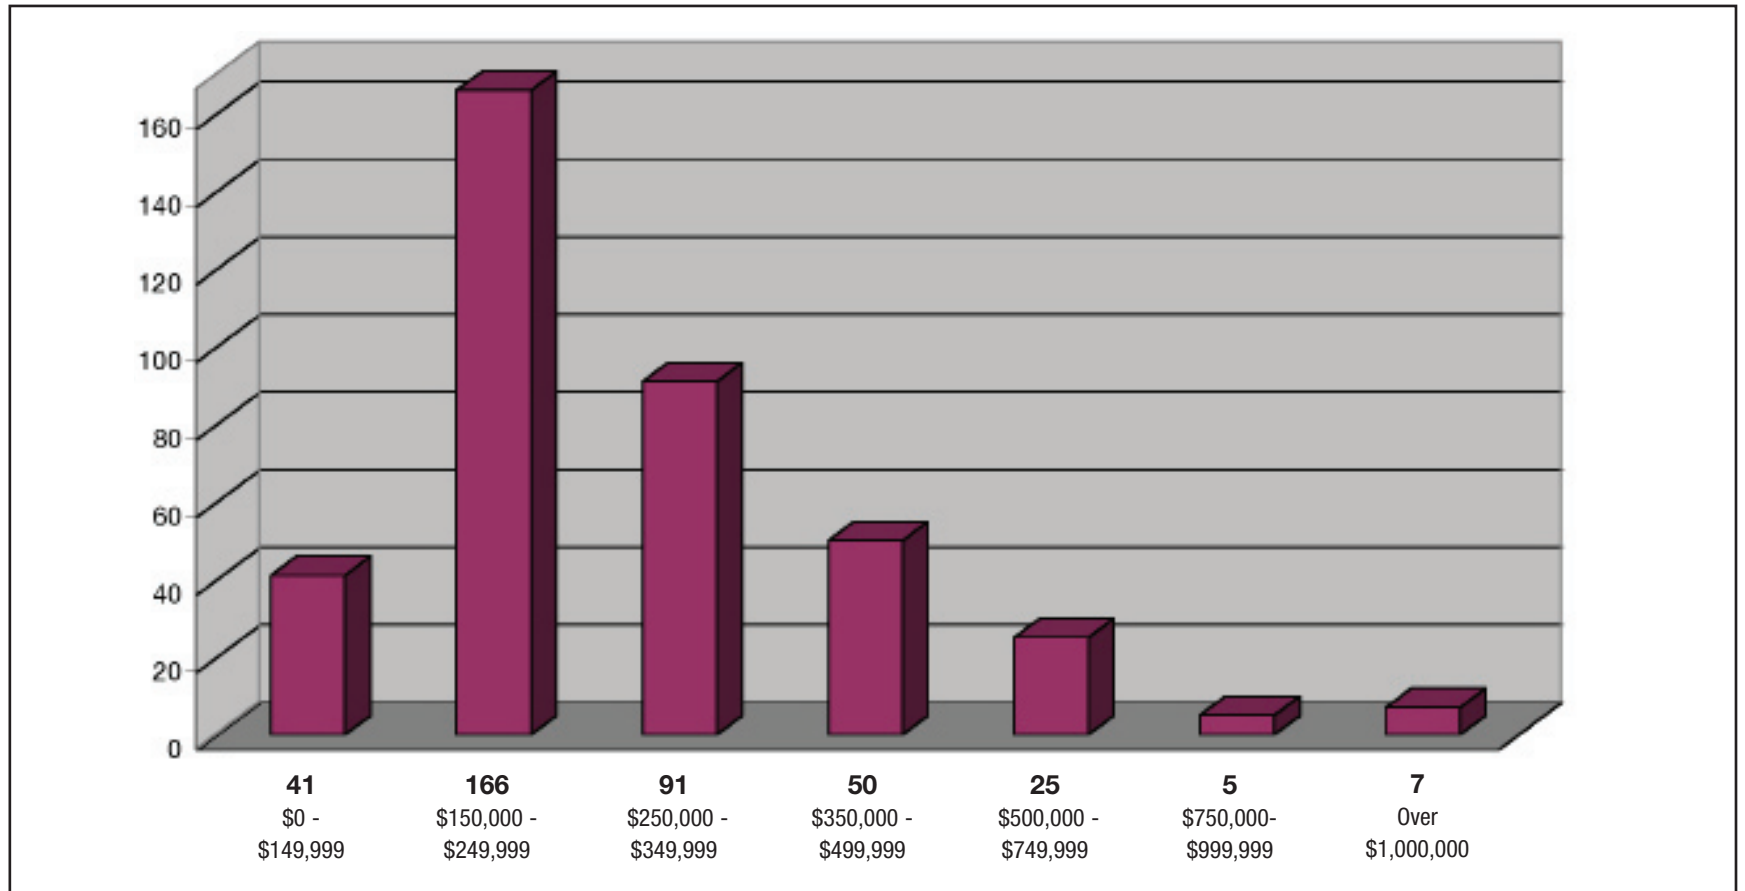

CARSON VALLEY PROPERTIES SOLD 2009

January 1 thru September 30

SINGLE FAMILY

CHASE
INTERNATIONAL

The leader in luxury real estate

chaseinternational.com