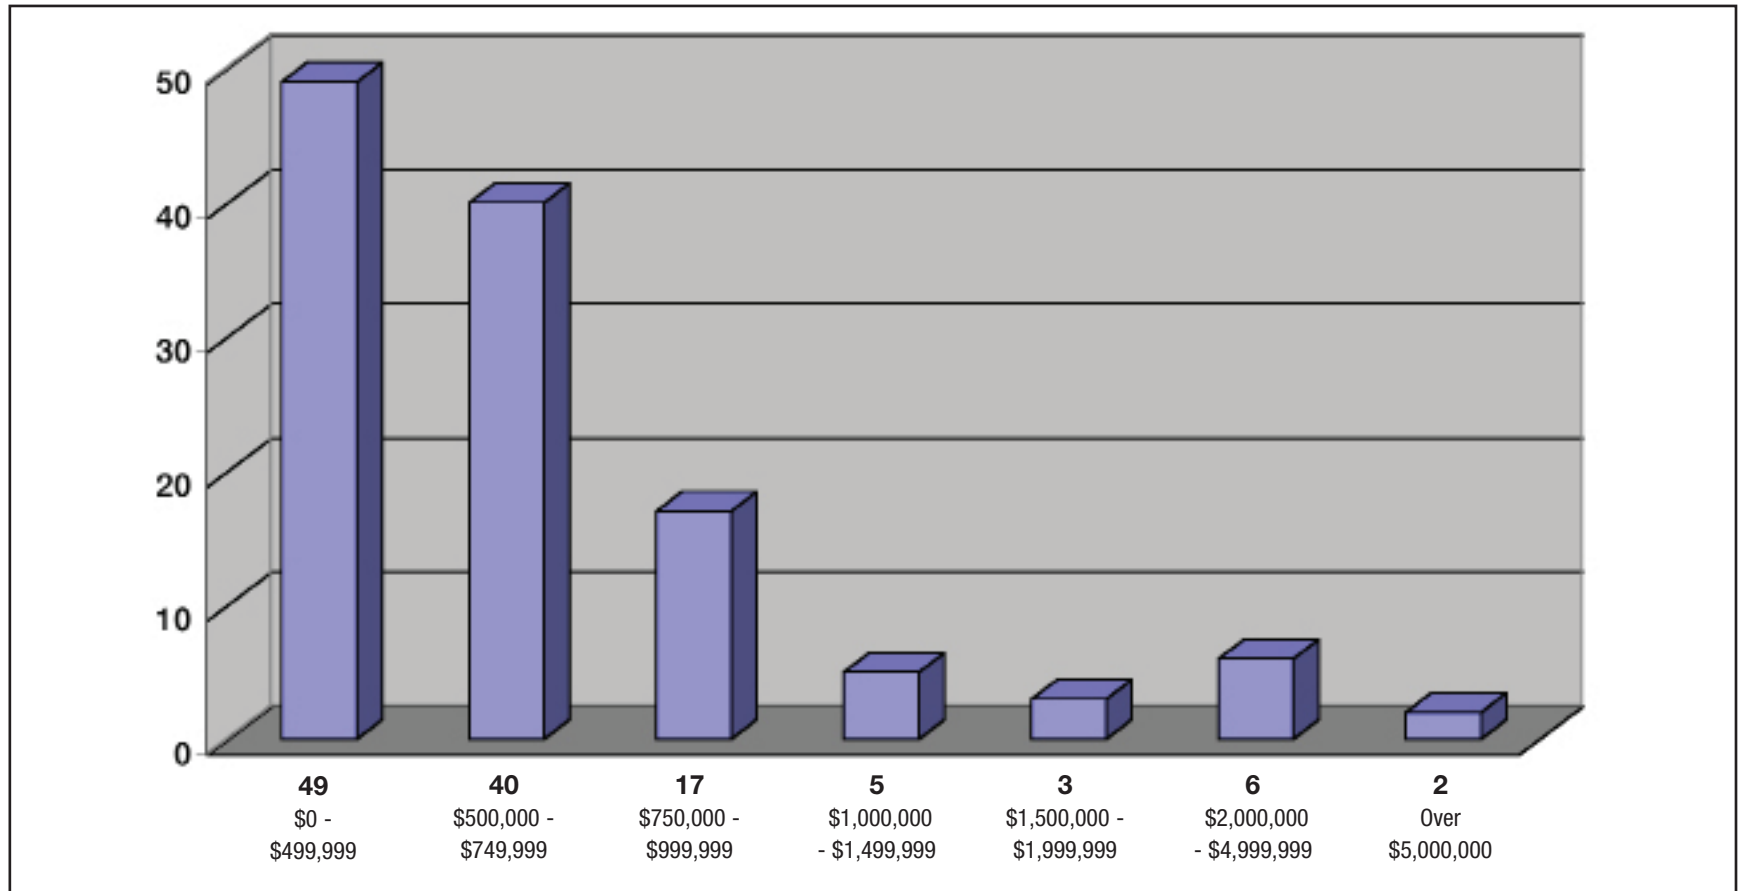

SINGLE FAMILY

CHASE
INTERNATIONAL

The leader in luxury real estate

chaseinternational.com

TAHOE CITY

PROPERTIES SOLD 2009

January 1 thru September 30

SINGLE FAMILY